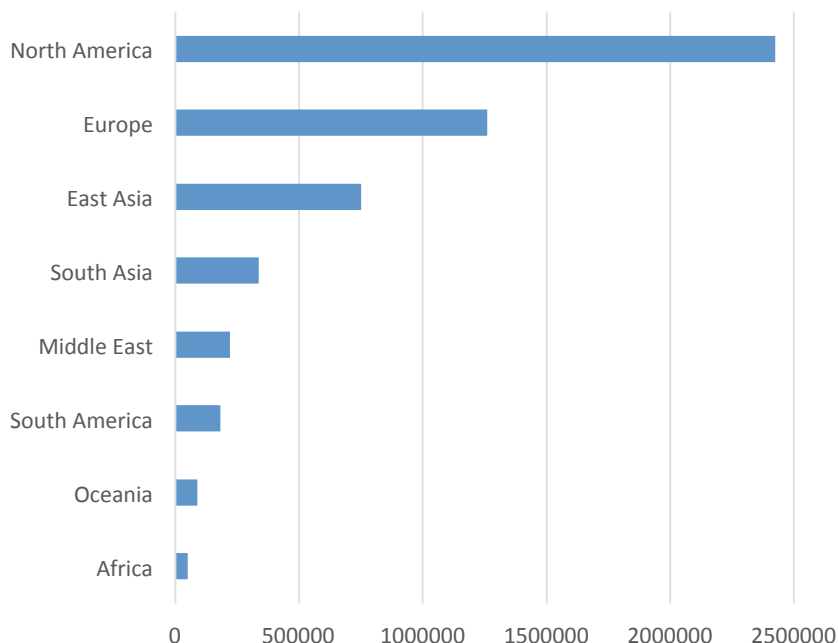

MatWeb.com

MatWeb.com Facts:

MatWeb.com

Pages Served

Jan-Dec 2017

> 19 Million

MatWeb.com

User Sessions

Jan-Dec 2017

> 5.3 Million

MatWeb.com

Verified Registered Users

> 480,000 including

>18,000 new for 2017

MatWeb.com

Top-tier ranked

for all major search engines

across thousands of

materials and materials

services providers

“Materials professionals’ workflow World-wide includes MatWeb.com”

MatWeb.com Audience Sessions by Region

MatWeb.com Industry Demographics*

*MatWeb.com registered users reporting industry affiliation (82%); remainder (18%) academic/student.