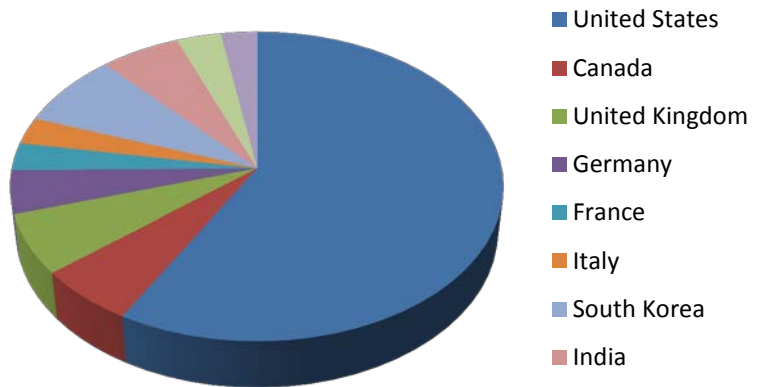

MatWeb.com

MatWeb.com Facts:

MatWeb.com

Pages Served

Jan-Dec 2014

> 21 Million

MatWeb.com

User Sessions

Jan-Dec 2014

> 5.1 Million

MatWeb.com

Verified Registered Users

> 450,000 including

>31,000 added Jan-Dec 2014

MatWeb.com

Top-tier ranked

*for all major search engines
across thousands of
materials and materials
services providers*

“Materials professionals’ workflow World-wide includes MatWeb.com”

MatWeb.com Top 10 Referring Countries