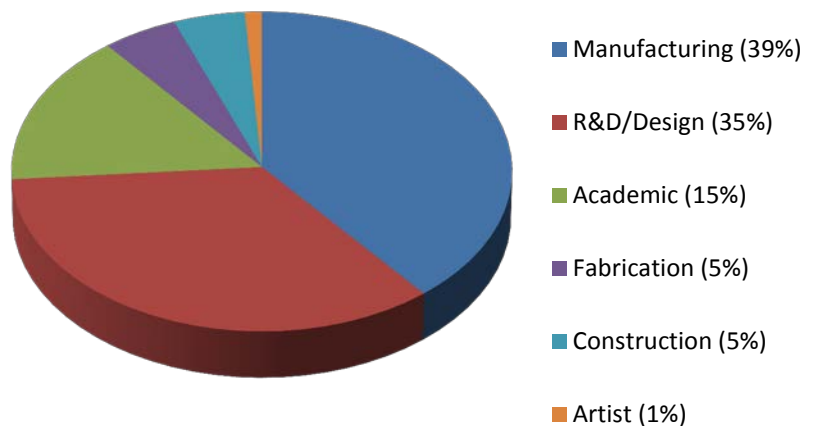

MatWeb.com Demographics by Industry